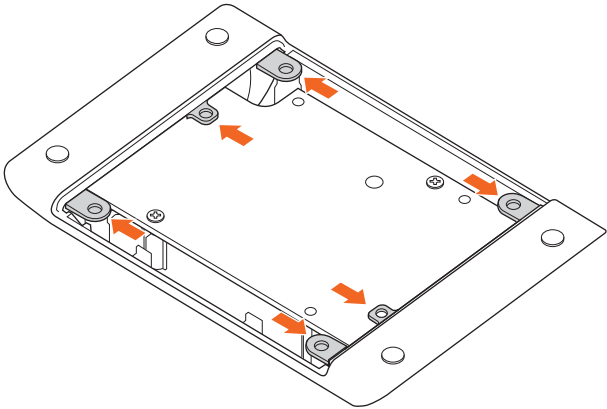

BrightSign® | LS423

WS103 WIFI/BLUETOOTH MODULE INSTALLATION

1

2 a

b

3

4 a

b