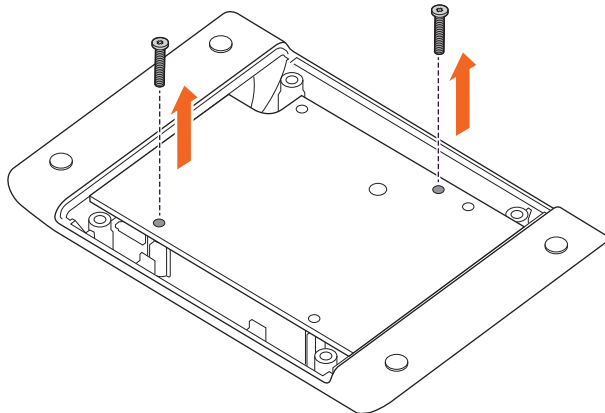

BrightSign® | LS423

WS103 WIFI/BLUETOOTH MODULE INSTALLATION

1

2 a

b

3

4 a

b