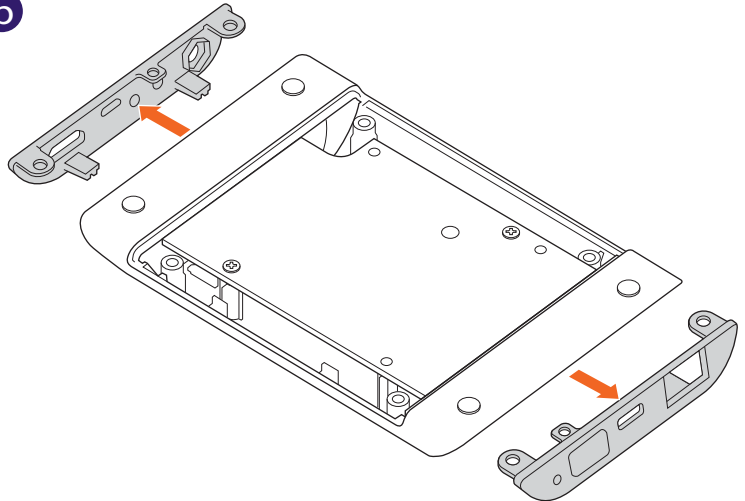

BrightSign® | LS423

WS103 WIFI/BLUETOOTH MODULE INSTALLATION

1

2 a

b

3

4 a

b