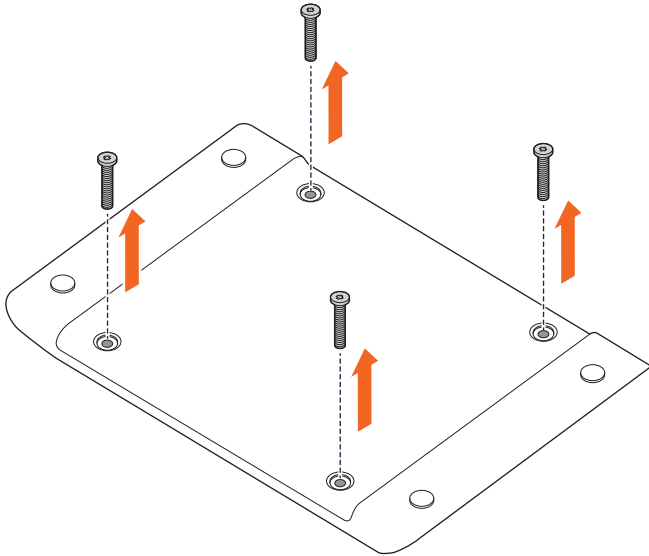

BrightSign® | LS423

WS103 WIFI/BLUETOOTH MODULE INSTALLATION

1

2 a

b

3

4 a

b