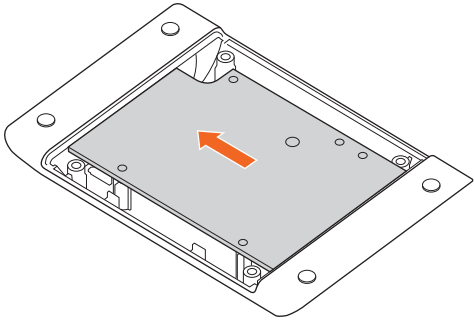

BrightSign® | LS423

WS103 WIFI/BLUETOOTH MODULE INSTALLATION

1

2 a

b

3

4 a

b