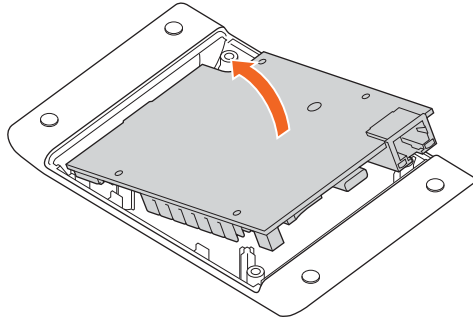

BrightSign® | LS423

WS103 WIFI/BLUETOOTH MODULE INSTALLATION

1

2 a

b

3

4 a

b